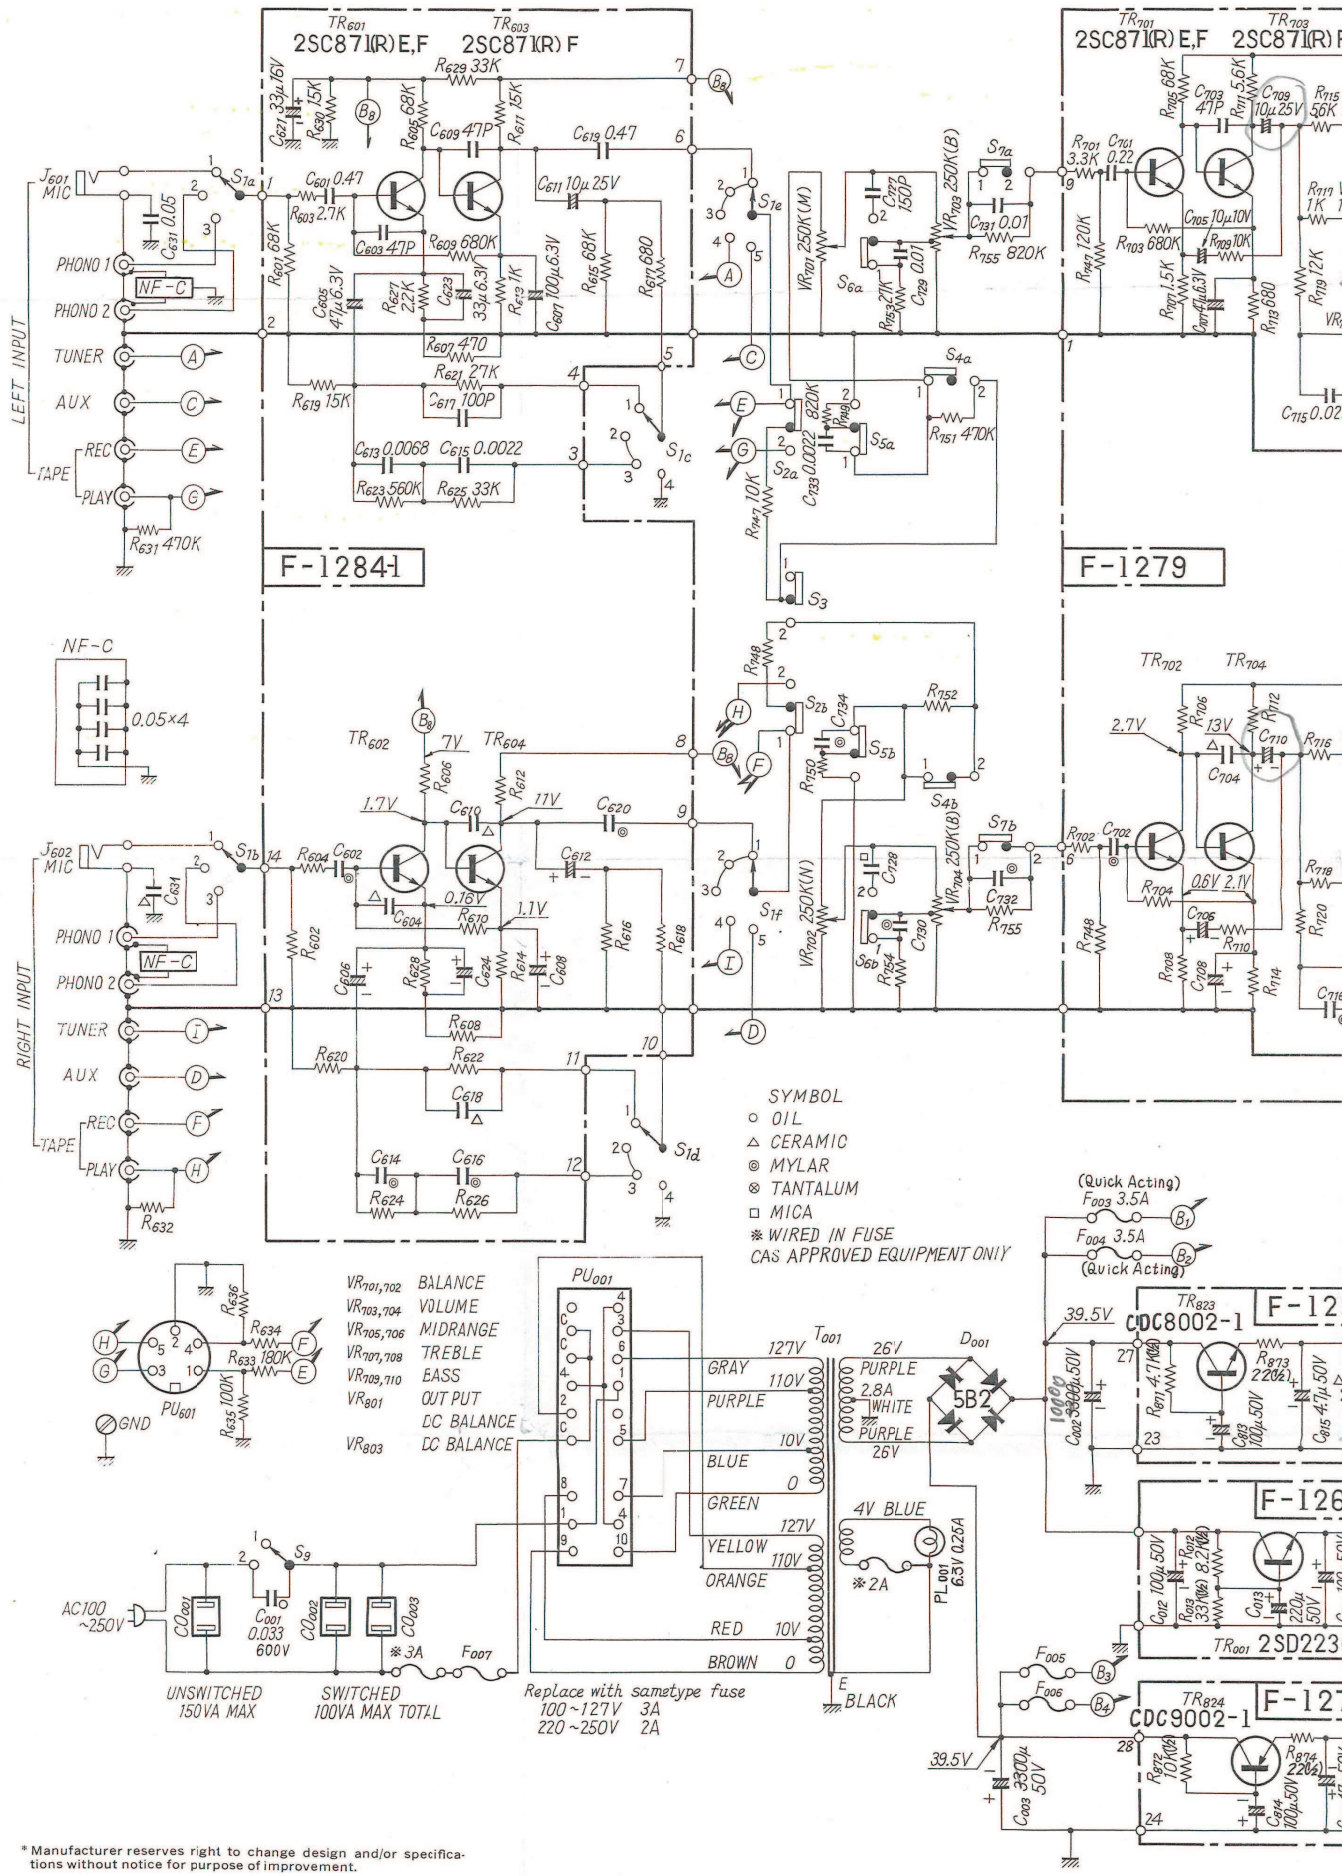

SANSUI AU-666 SCH

* Manufacturer reserves right to change design and/or specifications without notice for purpose of improvement.

SCHEMATIC DIAGRAM